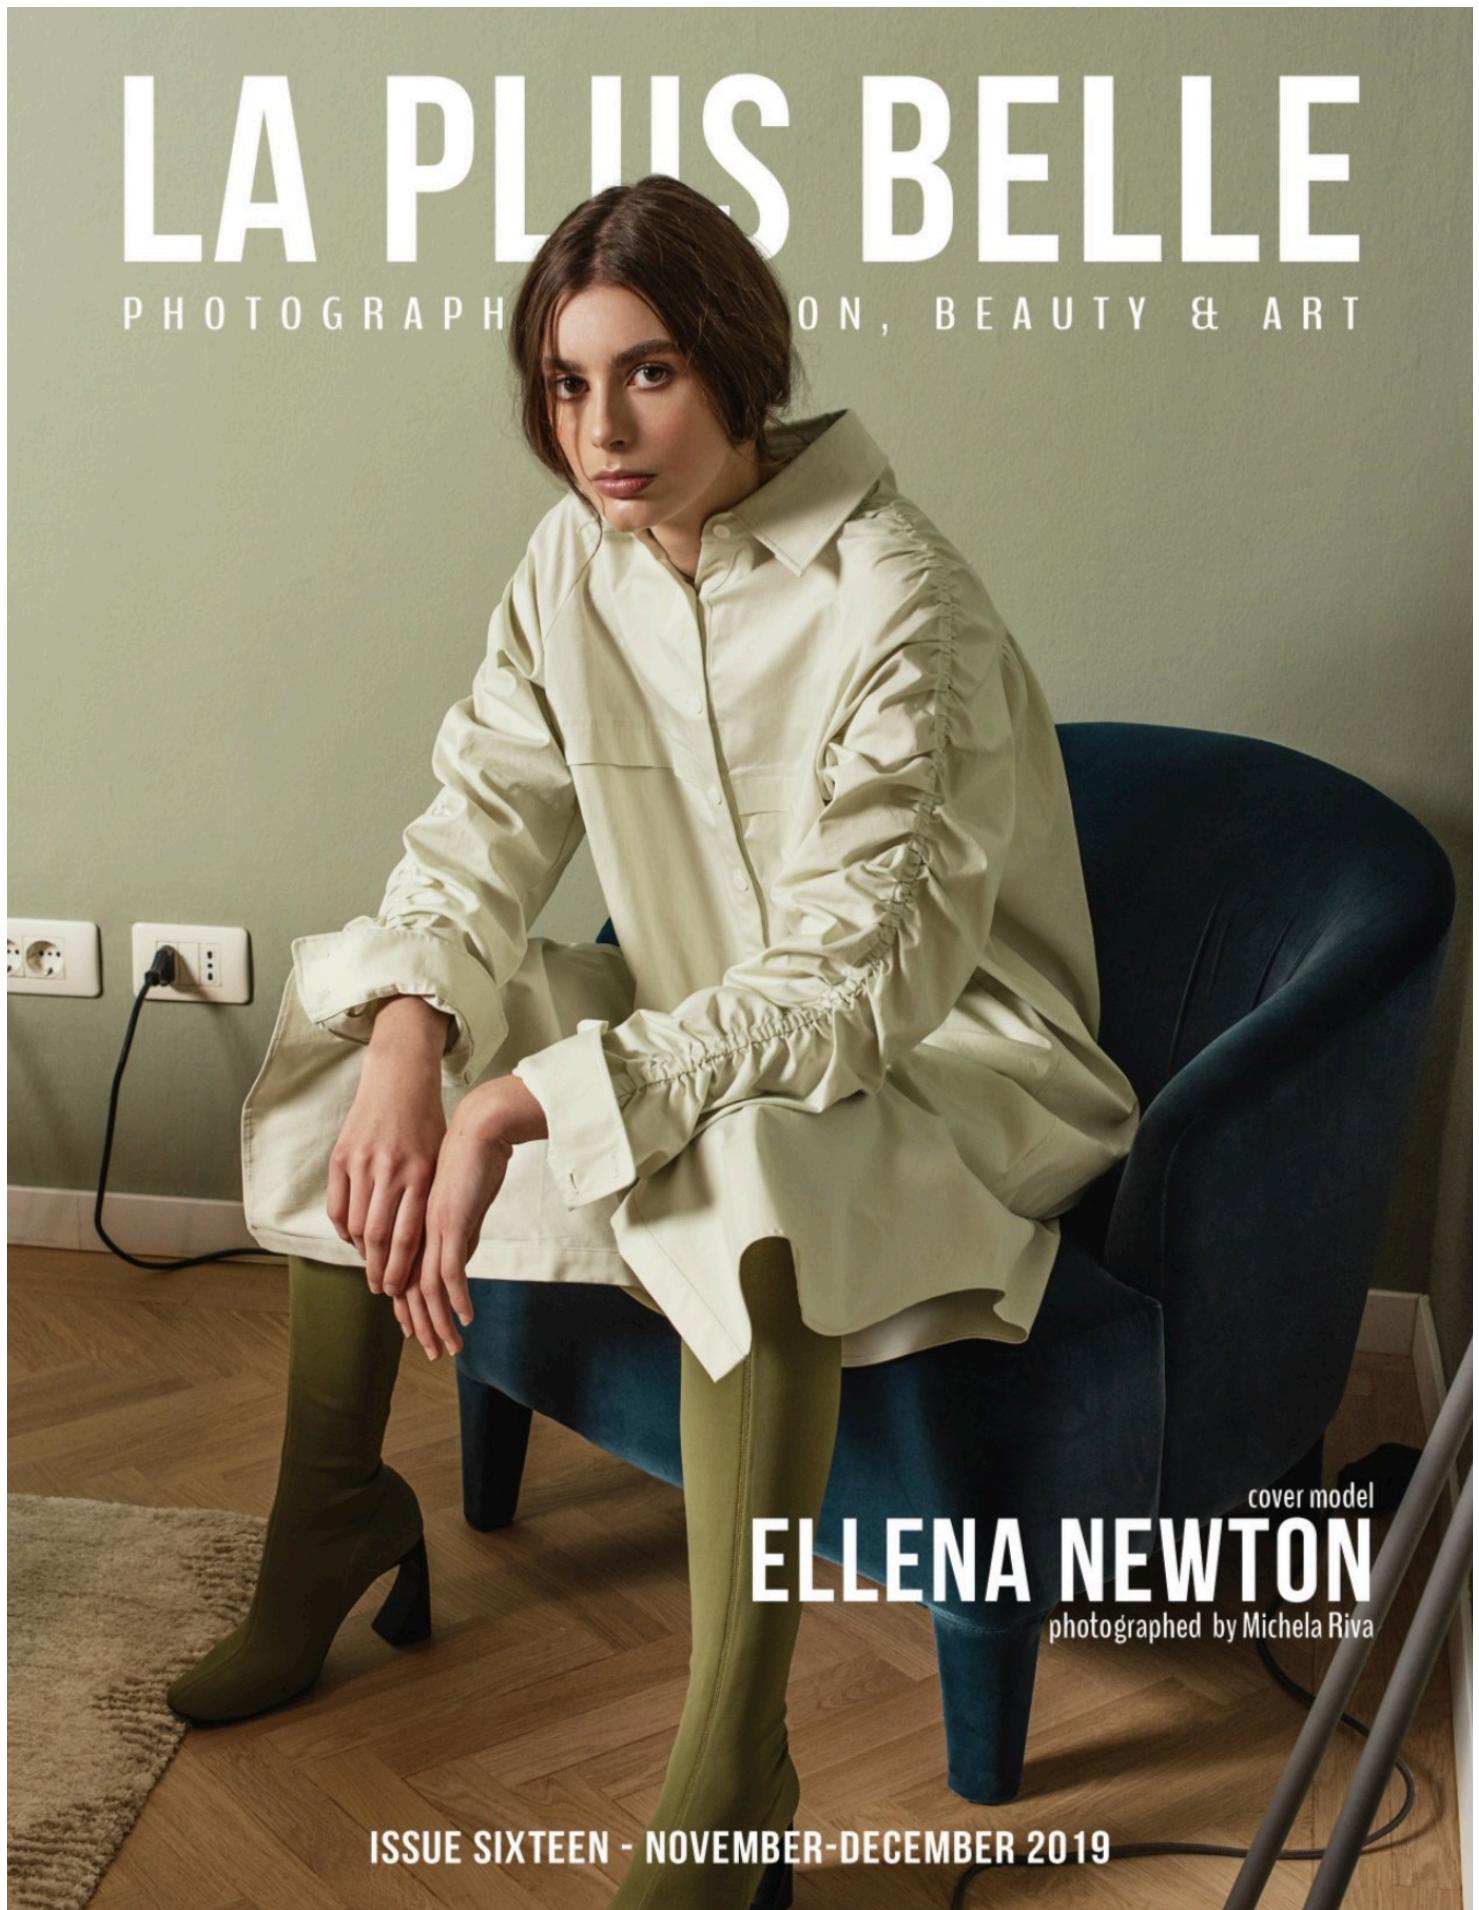

# LA PLUS BELLE

PHOTOGRAPHY, FASHION, BEAUTY & ART

cover model

**ELLENA NEWTON**

photographed by Michela Riva

ISSUE SIXTEEN - NOVEMBER-DECEMBER 2019

LA PLUS BELLE ISSUE SIXTEEN - NOVEMBER/DECEMBER 2019